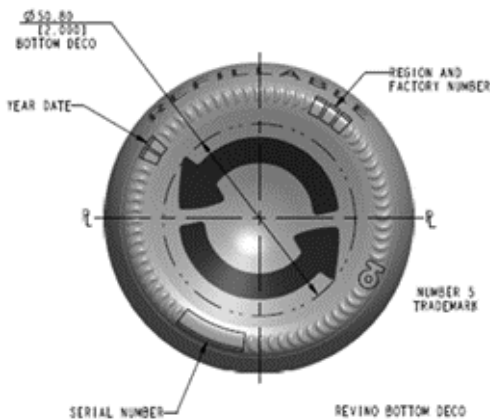

REVINO

750 ML Refillable Cork

Height: 11.457 in / 291.00 mm

Width: 3.228 in / 82.00 mm

Weight: 17.46 oz / 495 grs

Fill Point below to overflow: 2.402 in / 61.00 mm

Label Panel: 4.139 inches or 105.14 mm

Corks and Capsules:

- Capsule: 29.75x55, check with your supplier for material specific options.
- Cork is controlled to 1.5" deep, but longer cork can be used.

info@revinobottles.com

[@revinobottles](https://www.instagram.com/revinobottles)