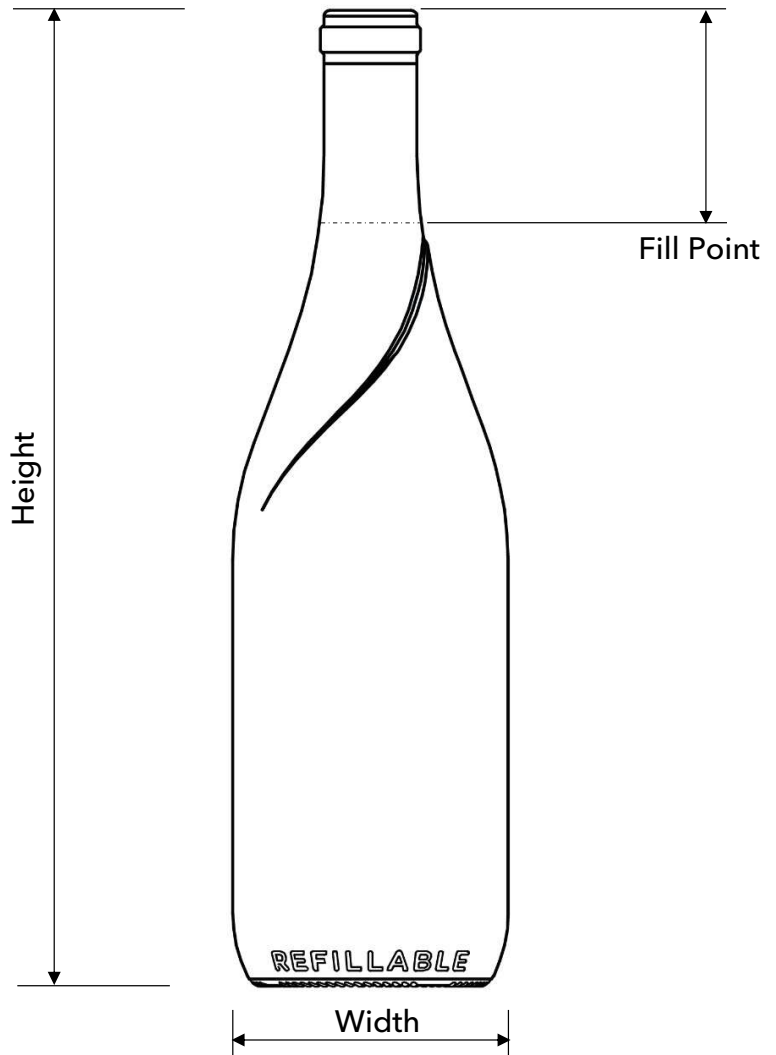

REVINO

750 ML Refillable Cork

Height: 11.457 in / 291.00 mm

Width: 3.228 in / 82.00 mm

Weight: 17.46 oz / 495 grs

Fill Point below to overflow: 2.402 in / 61.00 mm

Label Panel: 4.139 inches or 105.14 mm

Corks and Capsules:

- Capsule: 29.75x55, check with your supplier for material specific options.
- Cork is controlled to 1.5" deep, but longer cork can be used.

info@revinobottles.com

[@revinobottles](https://www.instagram.com/revinobottles)