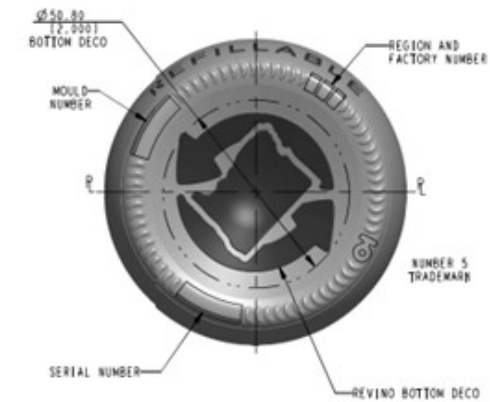

REVINO

750 ML Refillable Cork

Height: 11.457 in / 291.00 mm

Width: 3.228 in / 82.00 mm

Weight: 17.46 oz / 495 grs

Fill Point below to overflow: 2.402 in / 61.00 mm

Label Panel: 4.139 inches or 105.14 mm

Corks and Capsules:

- Capsule: 29.75x55, check with your supplier for material specific options.
- Cork is controlled to 1.5" deep, but longer cork can be used.

info@revinobottles.com

[@revinobottles](https://www.instagram.com/revinobottles)